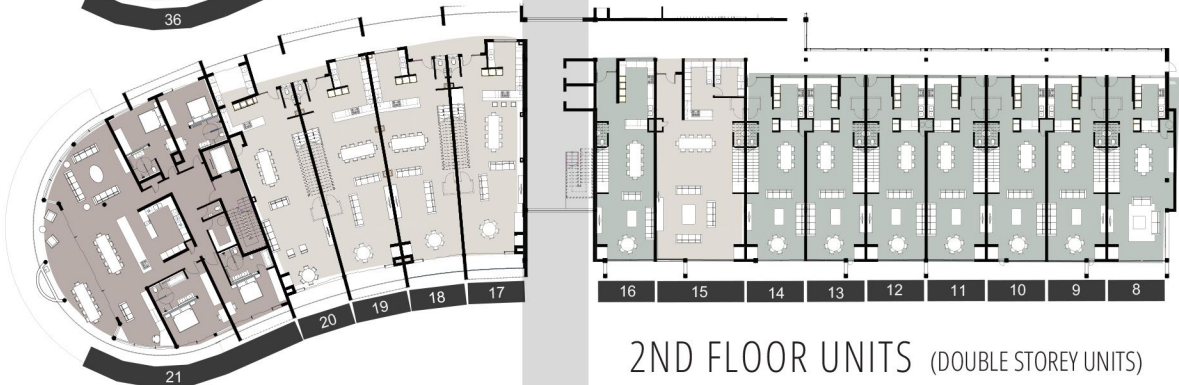

# WEST ELEVATION & LAYOUT

WEST ELEVATION

(OCEAN FACING)

- 4 Bedroom Penthouse
- 3 Bedroom Premier Unit
- 2 Bedroom Luxury Unit
- 1 Bedroom Luxury Unit
- NR Unit Number